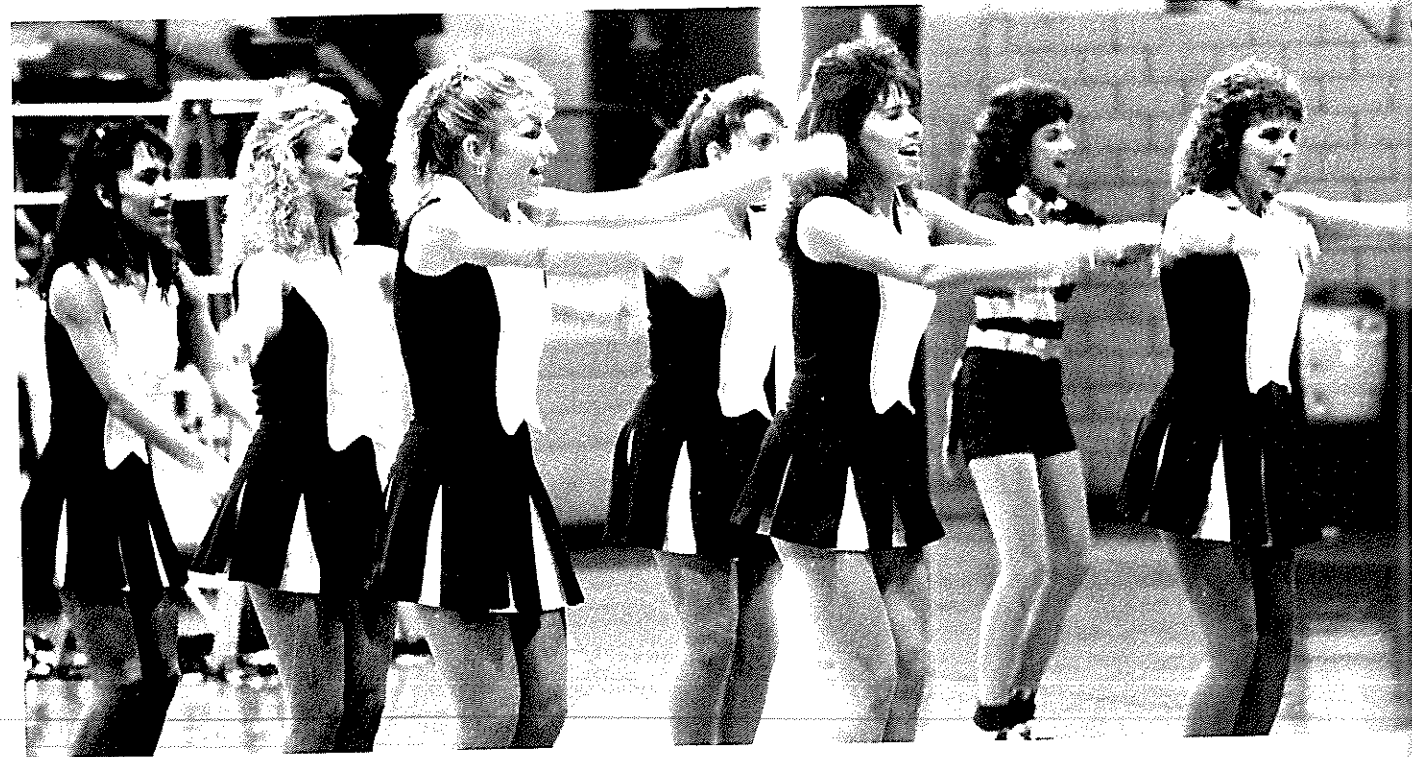

Cheerleaders Boost KHS Teams

The 1988-89 Varsity Cheerleaders included BACK ROW Lisa Padron, Malissa Simonds, Robin Crouse, Corina Villegas, Katie Gower and Melissa Loughmiller. KNEELING Killer 'K' Holly Greer.

The major trade mark of the Varsity and Junior Varsity Cheerleaders this year was the huge stunt they performed before Varsity games. The two squads worked hard through the year trying to raise spirits. In the stunt are Stella Padron, Dai Ann Knight, Leslie Hager, Angel Shaffer, Mandy Carrasco, Holly Greer, Corina Villegas, Robin Crouse, Katie Gower, Melissa Loughmiller and Malissa Simonds.